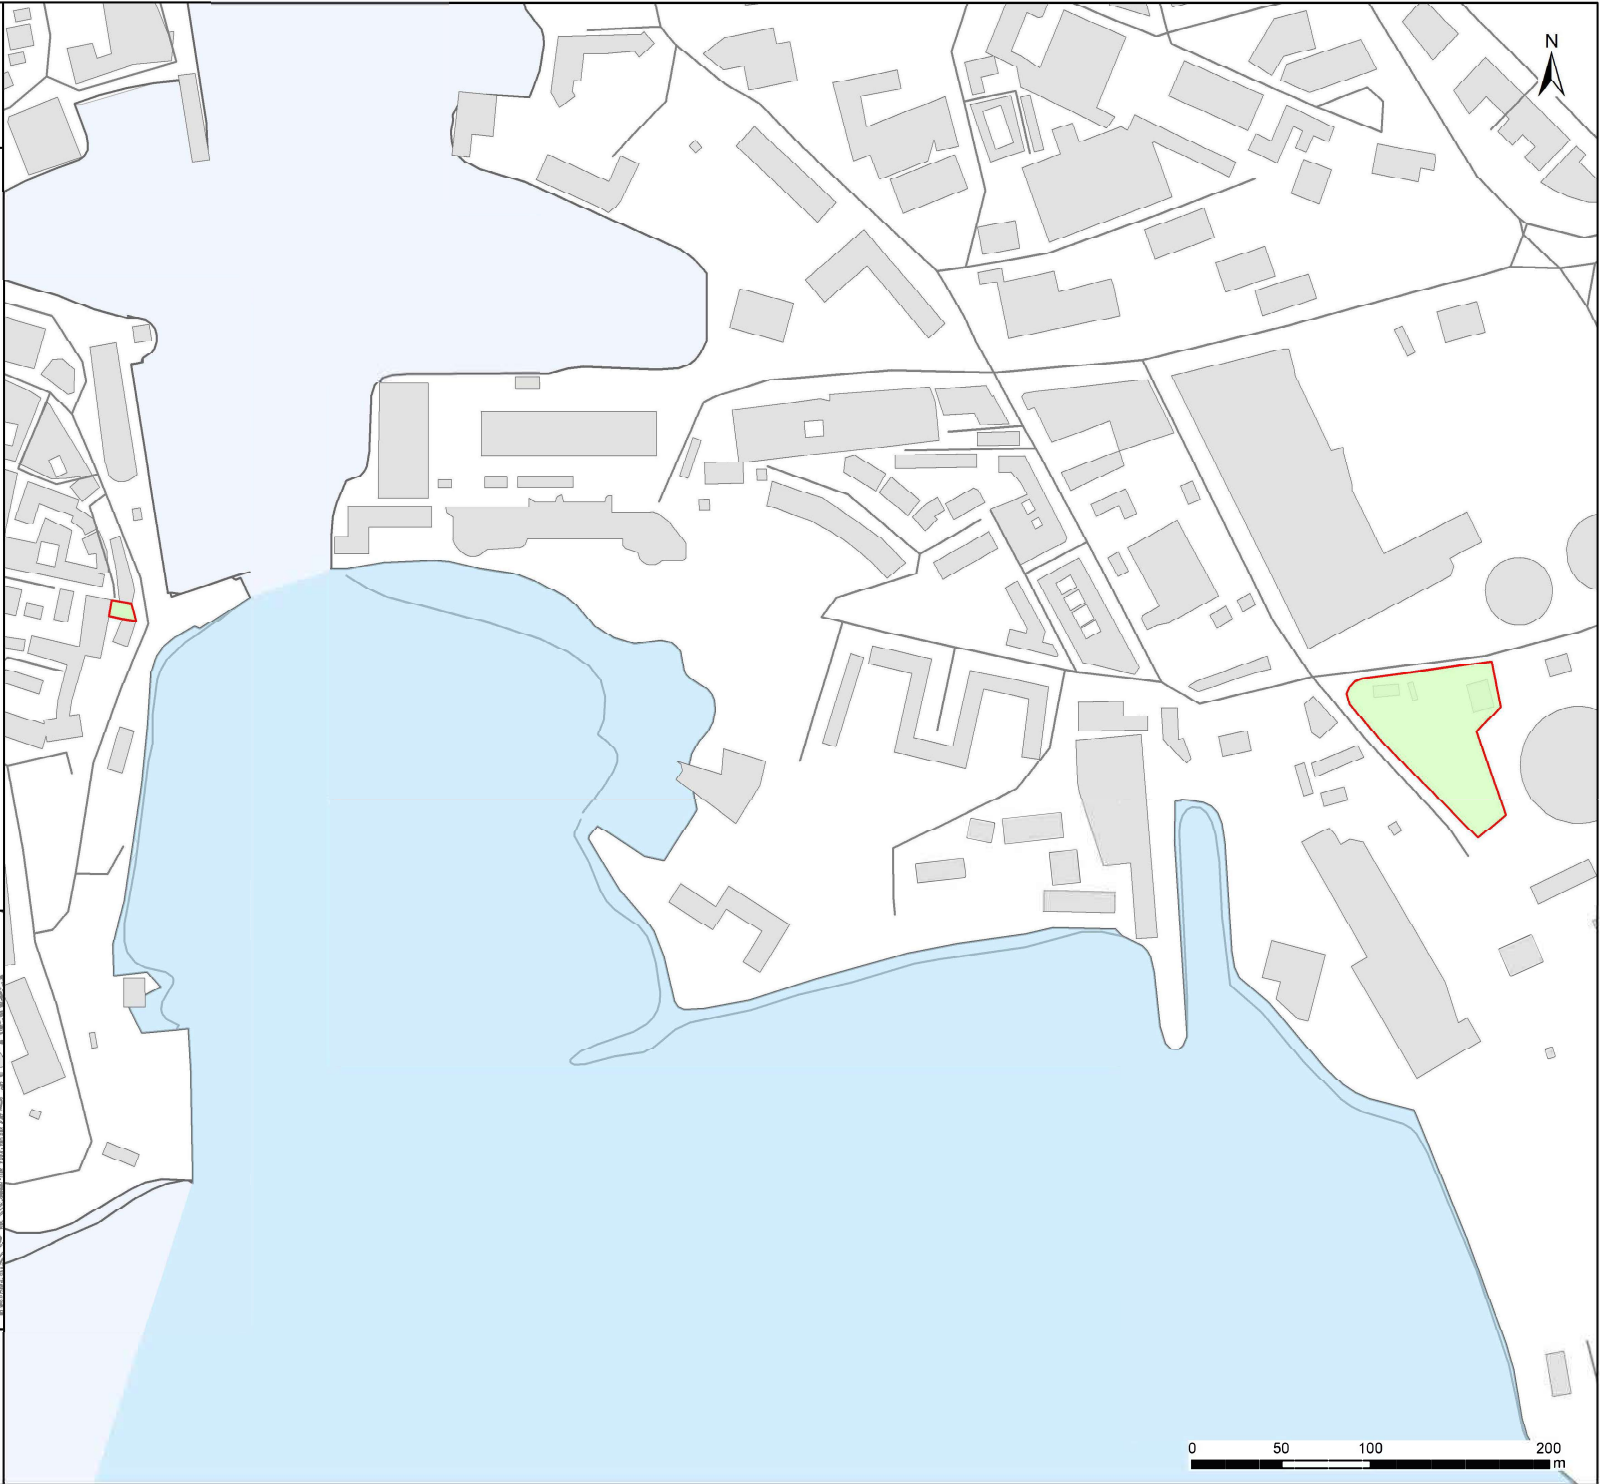

Cattewater Harbour Harbour Revision Order Cattewater Harbour Premises Plan

 Harbour Premises

The harbour premises referred to in article 2 of the Cattewater Harbour Revision Order 2025 are shown for illustrative purposes outlined red and shaded green.

© Contains OS data © Crown copyright and database right, 2023.

0 0.25 0.5 1 km

Cattewater Harbour
Commissioners
2, The Barbican
Plymouth, Devon
PL1 2LR
Date: 14/09/2023
1:3,000 @ A3

0 50 100 200 m