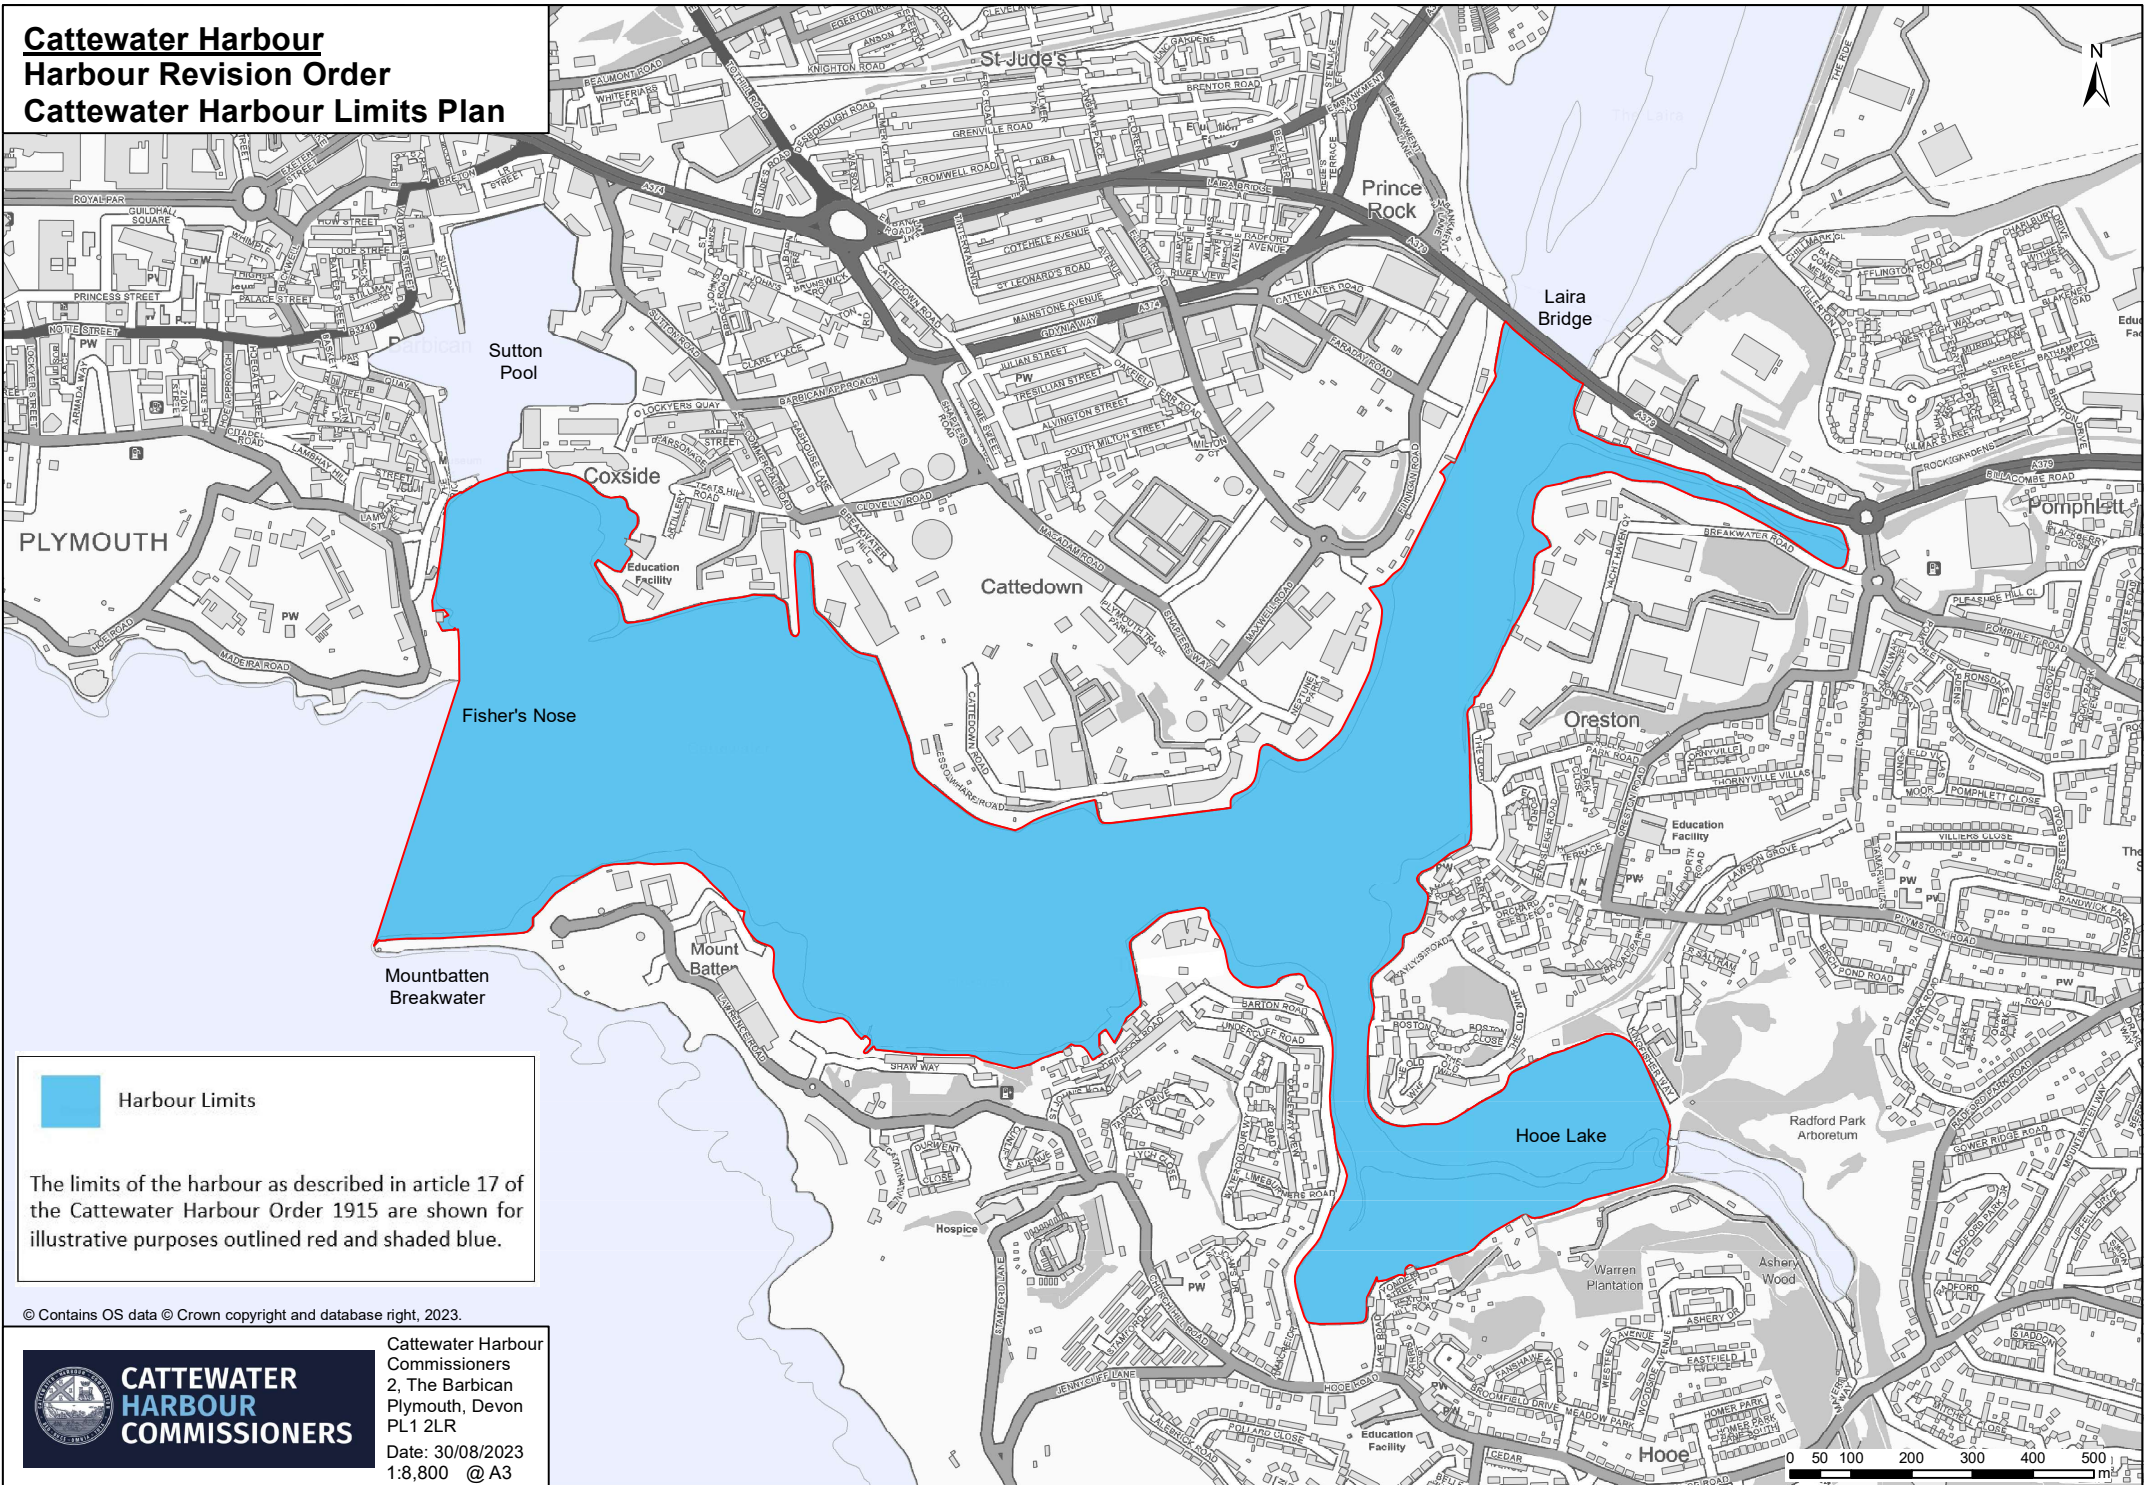

Cattewater Harbour Harbour Revision Order Cattewater Harbour Limits Plan

 Harbour Limits

The limits of the harbour as described in article 17 of the Cattewater Harbour Order 1915 are shown for illustrative purposes outlined red and shaded blue.

© Contains OS data © Crown copyright and database right, 2023.

 **CATTEWATER HARBOUR COMMISSIONERS**

Cattewater Harbour Commissioners
2, The Barbican
Plymouth, Devon
PL1 2LR
Date: 30/08/2023
1:8,800 @ A3